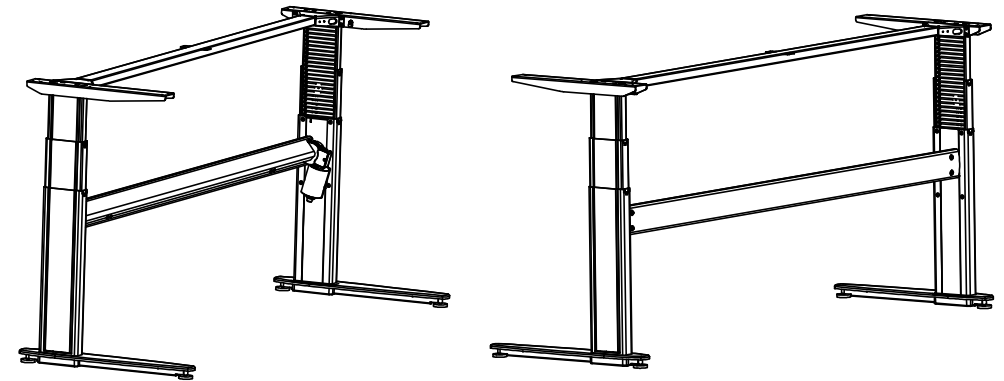

877-492-3552

DO NOT SCALE DRAWING	SHEET 1 OF 1			ConSet A/S Staalvej 14-16 DK-6900 Skjern Denmark www.conset.com
UNLESS OTHERWISE SPECIFIED: DIMENSIONS ARE IN MILLIMETERS TOLERANCES: LINEAR: According to ANGULAR: DIN 7168-m	DRAWN	NAME jo	DATE 27-07-09	TITLE: 501-27 172cm
	CHECKED	Processes: assembly		DWG NO. 132410
PROPRIETARY AND CONFIDENTIAL THE INFORMATION CONTAINED IN THIS DRAWING IS THE SOLE PROPERTY OF CONSET A/S. ANY REPRODUCTION IN PART OR AS A WHOLE WITHOUT THE WRITTEN PERMISSION OF CONSET A/S IS PROHIBITED.				REVISION 0