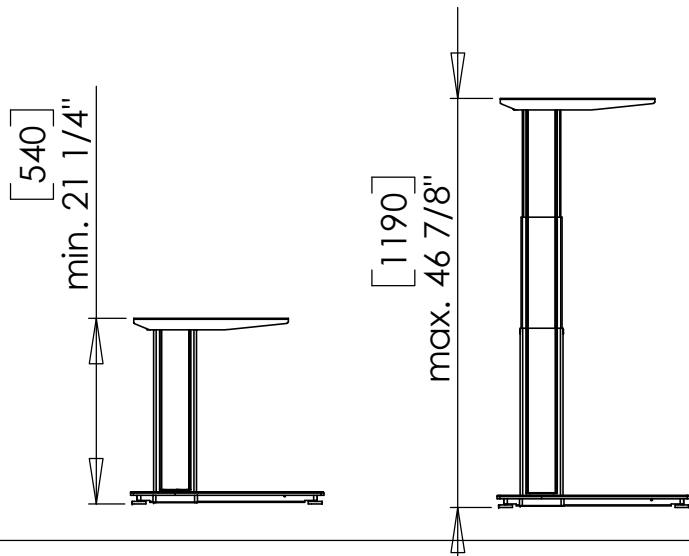

877-492-3552

DO NOT SCALE DRAWING	SHEET 1 OF 1			ConSet A/S Staalvej 14-16 DK-6900 Skjern Denmark www.conset.com
UNLESS OTHERWISE SPECIFIED: DIMENSIONS ARE IN MILLIMETERS TOLERANCES: LINEAR: According to ANGULAR: DIN 7168-m	DRAWN	NAME jo	DATE 27-07-09	TITLE: 501-27 172cm
	CHECKED	Processes: assembly		DWG NO. 132410
PROPRIETARY AND CONFIDENTIAL THE INFORMATION CONTAINED IN THIS DRAWING IS THE SOLE PROPERTY OF CONSET A/S. ANY REPRODUCTION IN PART OR AS A WHOLE WITHOUT THE WRITTEN PERMISSION OF CONSET A/S IS PROHIBITED.				REVISION 0