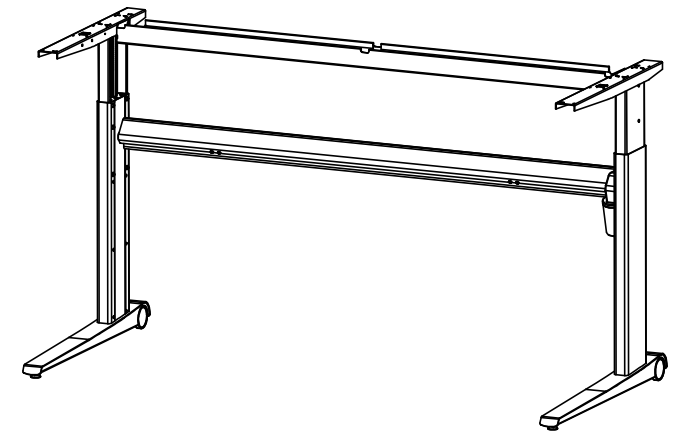

877-492-3552

DO NOT SCALE DRAWING	SHEET 1 OF 1			<b>ConSet A/S</b> Staalvej 14-16 DK-6900 Skjern Denmark <a href="http://www.conset.com">www.conset.com</a>
UNLESS OTHERWISE SPECIFIED: DIMENSIONS ARE IN MILLIMETERS TOLERANCES: LINEAR: According to ANGULAR: DIN 7168-m	DRAWN	NAME jo	DATE 16-02-2010	TITLE:  501-17 156 desk frame
	CHECKED	Processes: assembly		
<b>PROPRIETARY AND CONFIDENTIAL</b> THE INFORMATION CONTAINED IN THIS DRAWING IS THE SOLE PROPERTY OF CONSET A/S. ANY REPRODUCTION IN PART OR AS A WHOLE WITHOUT THE WRITTEN PERMISSION OF CONSET A/S IS PROHIBITED.	WEIGHT:		DWG NO. 119590	REVISION 0